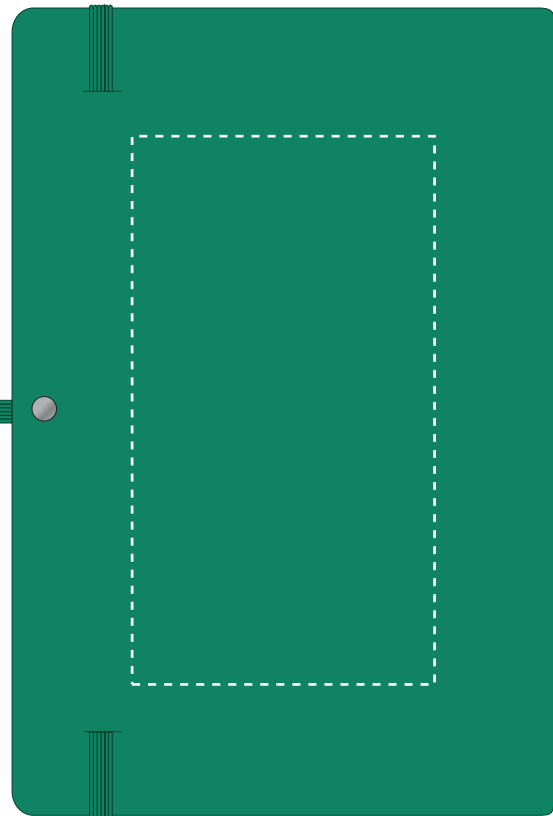

We stock this item in the following colours

PANTONE REFERENCE(S)

Debossing / Foil Blocking

Product Image for visualisation - colours may vary

ARTWORK SCALE 50%

- CENTRED TO PRINT AREA
- CENTRED TO NOTEBOOK

ARTWORK SCALE 50%

- CENTRED TO PRINT AREA
- CENTRED TO NOTEBOOK

The dashed line is to demonstrate print area and will not appear on your printed item

PLEASE NOTE:

- All colours including print and product are for visual purposes only and should not be regarded as the actual colour of the product and print.
- Some products may vary from batch to batch and may differ from previous orders.
- The colour and texture of a product can also have an effect on the final print colour.
- By approving this order we accept that you understand these terms.

To proceed, please approve visual via the online system.

ARTWORK SCALE 100%
Max print area: 145mm x 80mm

ARTWORK SCALE 100%
Max print area: 145mm x 80mm