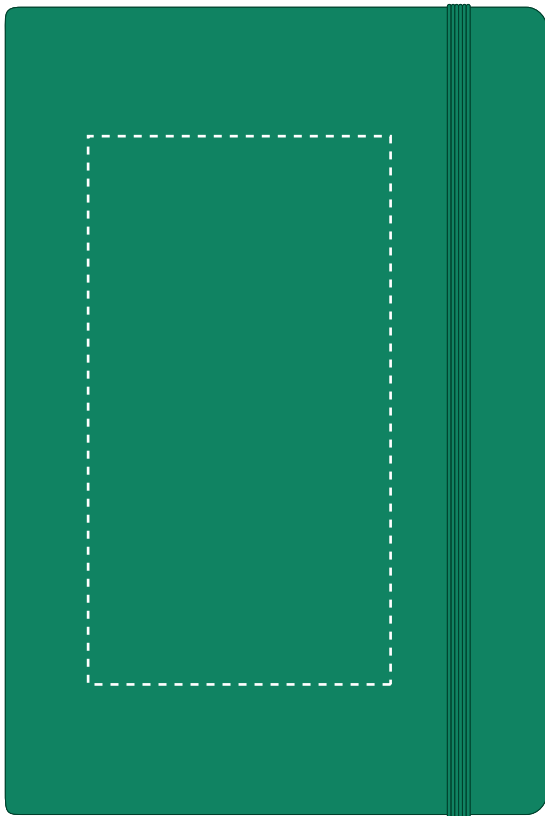

We stock this item in the following colours

PANTONE REFERENCE(S)

Debossing / Foil Blocking

Product Image for visualisation - colours may vary

ARTWORK SCALE 50%

- CENTRED TO PRINT AREA
- CENTRED TO NOTEBOOK

ARTWORK SCALE 50%

- CENTRED TO PRINT AREA
- CENTRED TO NOTEBOOK

The dashed line is to demonstrate print area and will not appear on your printed item

PLEASE NOTE:

- All colours including print and product are for visual purposes only and should not be regarded as the actual colour of the product and print.
- Some products may vary from batch to batch and may differ from previous orders.
- The colour and texture of a product can also have an effect on the final print colour.
- By approving this order we accept that you understand these terms.